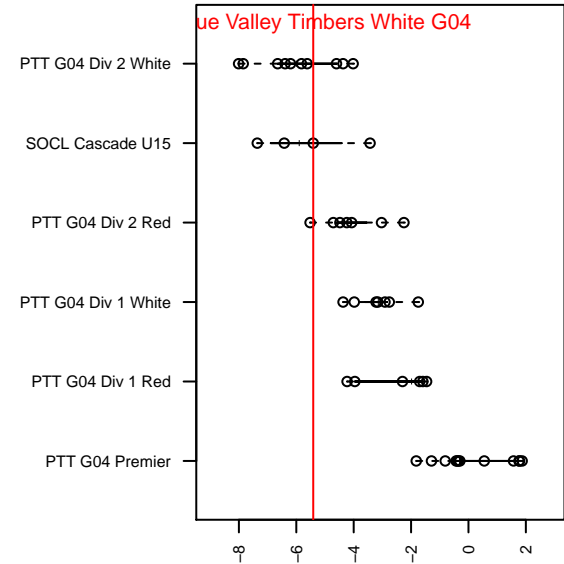

**attack and defense rating
relative to others at age
and all opponents in last 13 months**